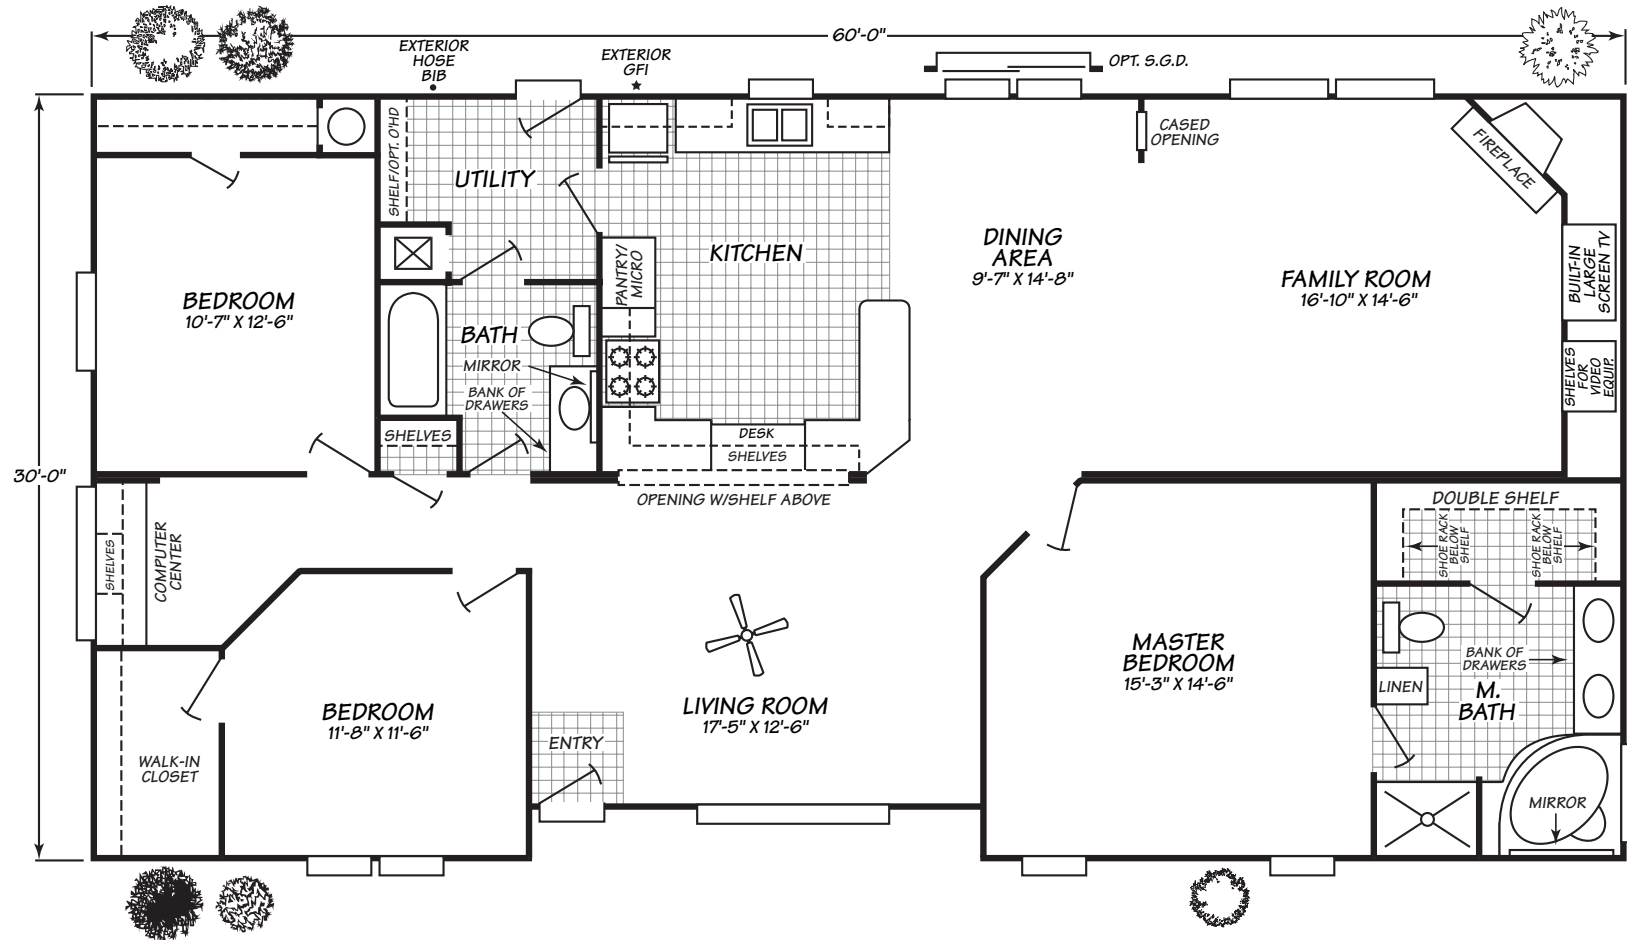

# The Entertainer Series

Model 0603B • 3 Bedrooms • 2 Baths • 1,764 Square Feet

Fleetwood Homes reserves the right to change colors, prices, specifications, models, dimensions and materials without notice. Rendering and diagrams are meant to be representative and, in keeping with Fleetwood's policy of constant updating and improvement, may vary from the actual home. All dimensions are nominal and approximated. Square footage is measured from exterior wall to exterior wall, and is an approximate figure. Length indicated in floorplans is floor length only. The length of the hitch is not included. (Add four feet to arrive at transportable length.) Ask your retailer for specifics. PRICES AND SPECIFICATIONS SUBJECT TO CHANGE WITHOUT NOTICE OR OBLIGATION.