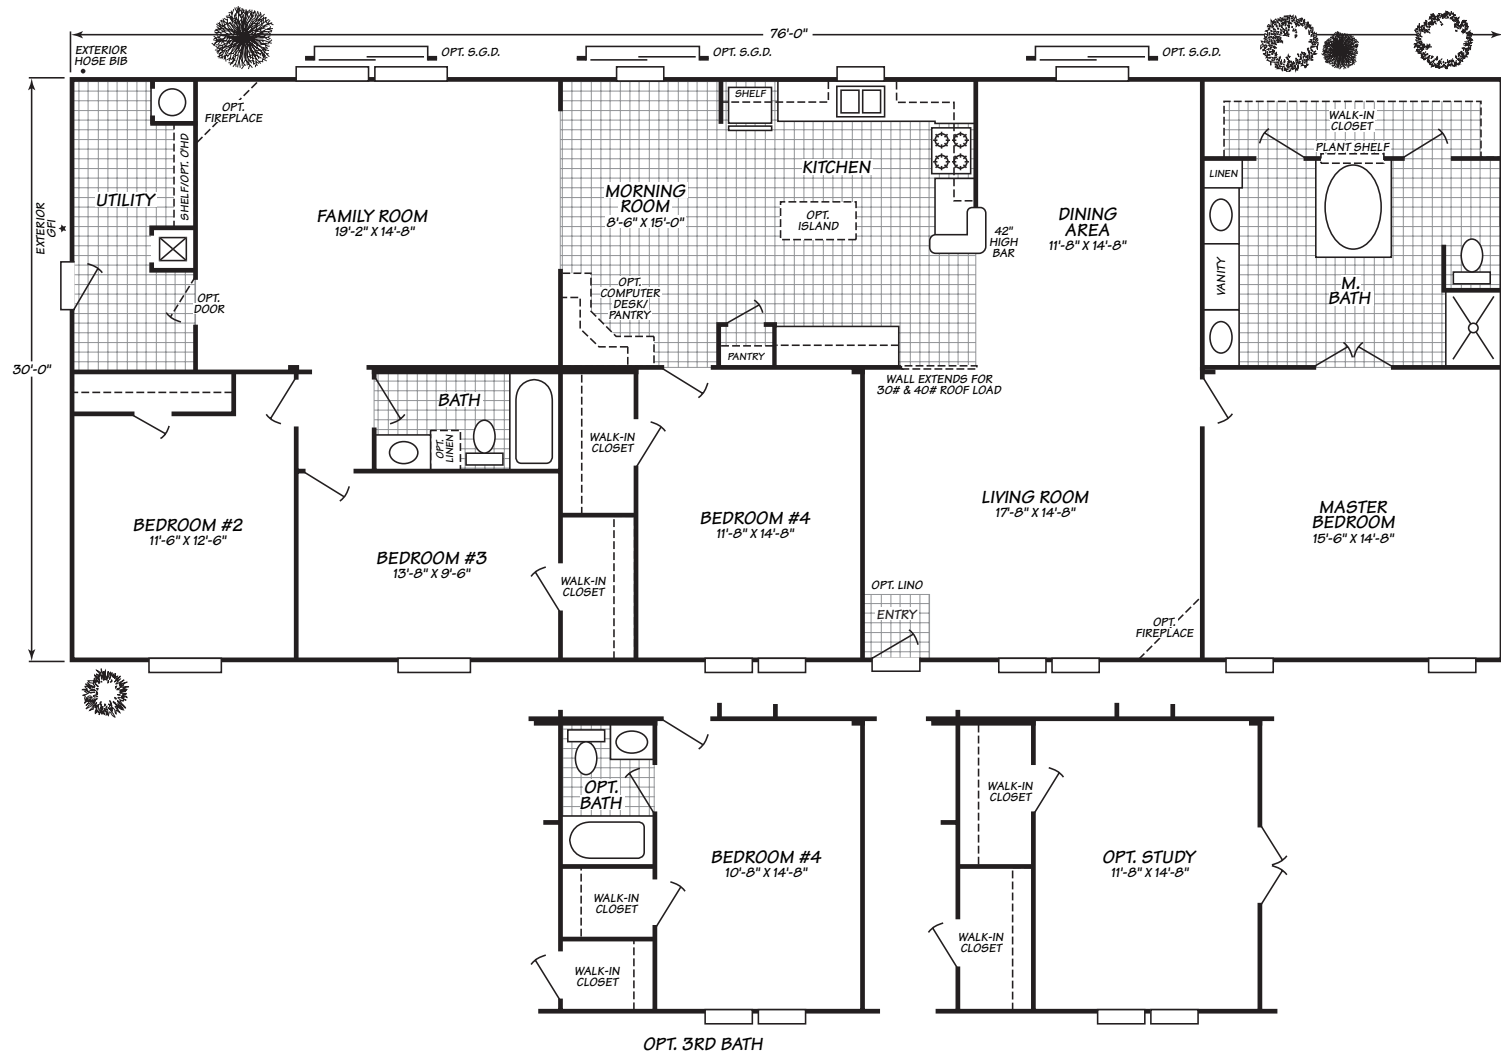

Celebration Series Model 0764X

4 Bedrooms • 2 Baths • 2,280 Square Feet

Fleetwood Homes reserves the right to change colors, prices, specifications, models, dimensions and materials without notice. Rendering and diagrams are meant to be representative and, in keeping with Fleetwood's policy of constant updating and improvement, may vary from the actual home. All dimensions are nominal and approximated. Square footage is measured from exterior wall to exterior wall, and is an approximate figure. Length indicated in floorplans is floor length only. The length of the hitch is not included. (Add four feet to arrive at transportable length.) Ask your retailer for specifics. PRICES AND SPECIFICATIONS SUBJECT TO CHANGE WITHOUT NOTICE OR OBLIGATION.