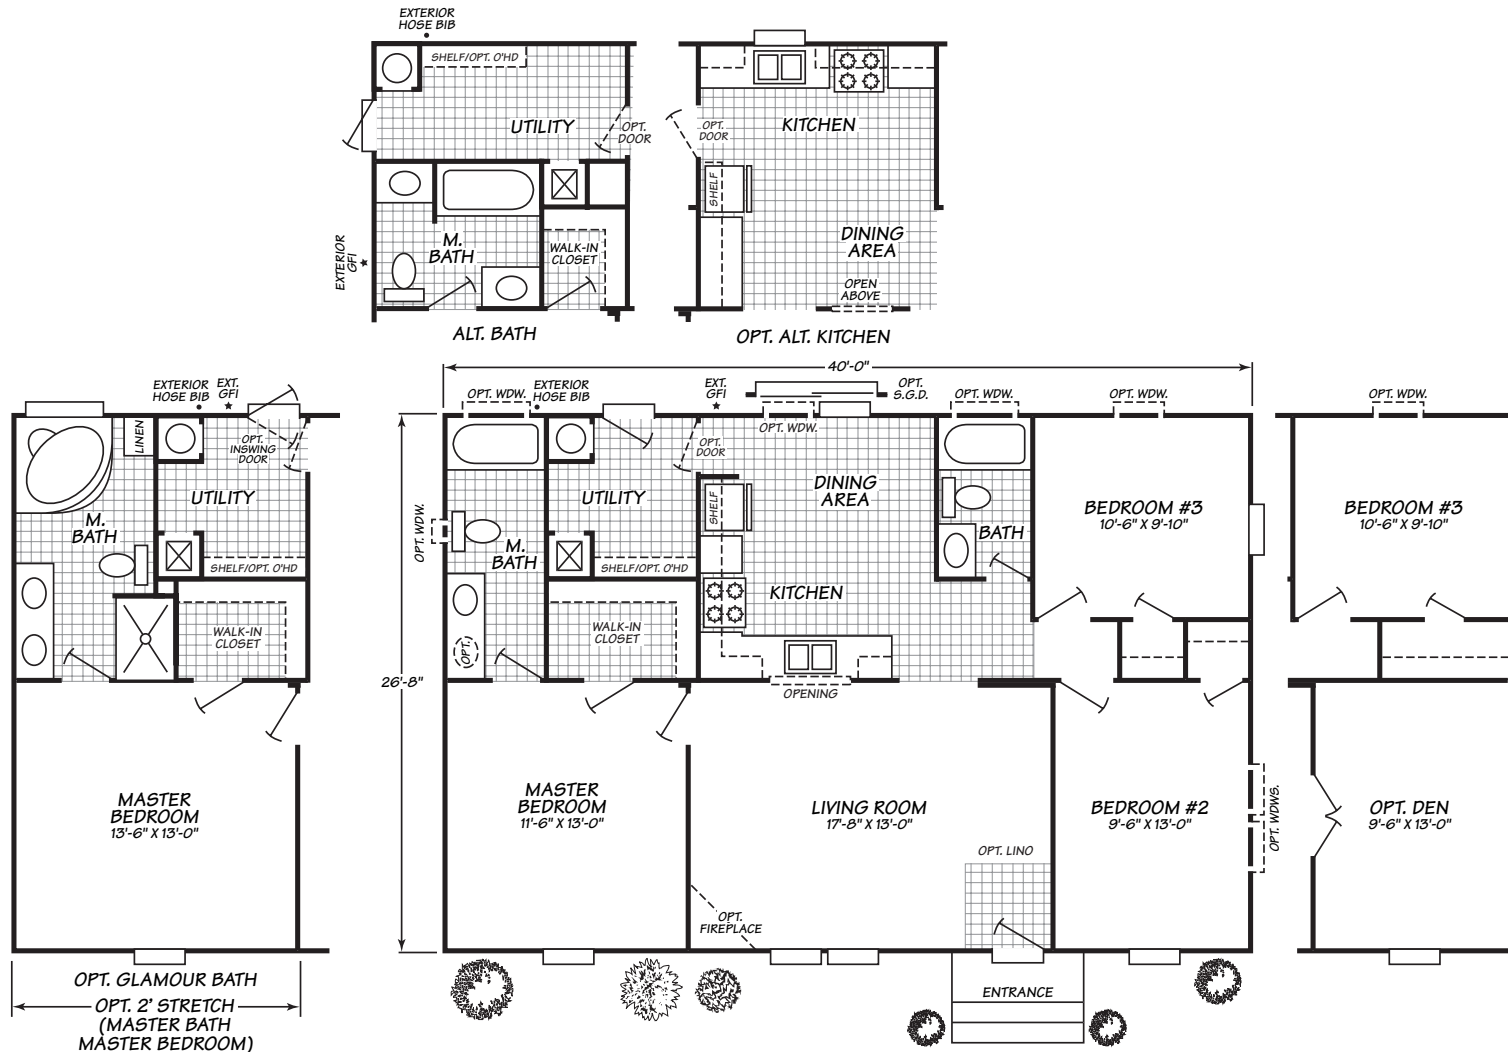

Celebration Series Model 4403X

3 Bedrooms • 2 Baths • 1,066 Square Feet

Fleetwood Homes reserves the right to change colors, prices, specifications, models, dimensions and materials without notice. Rendering and diagrams are meant to be representative and, in keeping with Fleetwood's policy of constant updating and improvement, may vary from the actual home. All dimensions are nominal and approximated. Square footage is measured from exterior wall to exterior wall, and is an approximate figure. Length indicated in floorplans is floor length only. The length of the hitch is not included. (Add four feet to arrive at transportable length.) Ask your retailer for specifics. PRICES AND SPECIFICATIONS SUBJECT TO CHANGE WITHOUT NOTICE OR OBLIGATION.