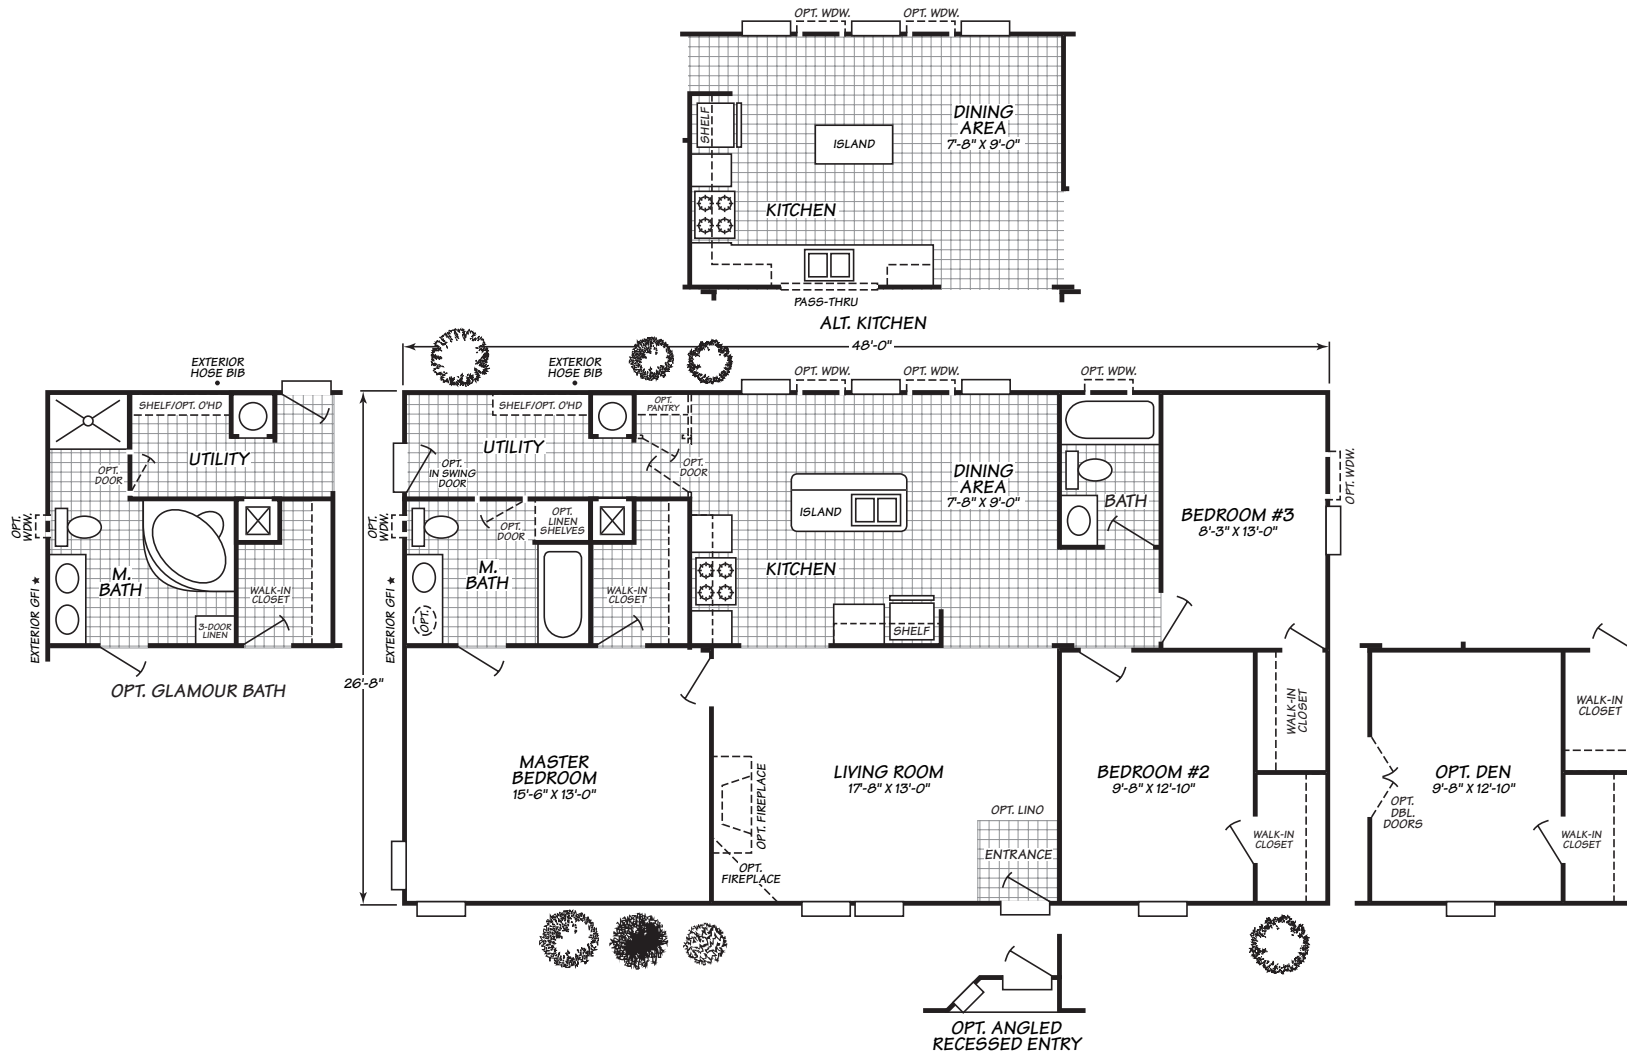

# Celebration Series **Model 4483X**

3 Bedrooms • 2 Baths • 1,279 Square Feet

Fleetwood Homes reserves the right to change colors, prices, specifications, models, dimensions and materials without notice. Rendering and diagrams are meant to be representative and, in keeping with Fleetwood's policy of constant updating and improvement, may vary from the actual home. All dimensions are nominal and approximated. Square footage is measured from exterior wall to exterior wall, and is an approximate figure. Length indicated in floorplans is floor length only. The length of the hitch is not included. (Add four feet to arrive at transportable length.) Ask your retailer for specifics. PRICES AND SPECIFICATIONS SUBJECT TO CHANGE WITHOUT NOTICE OR OBLIGATION.