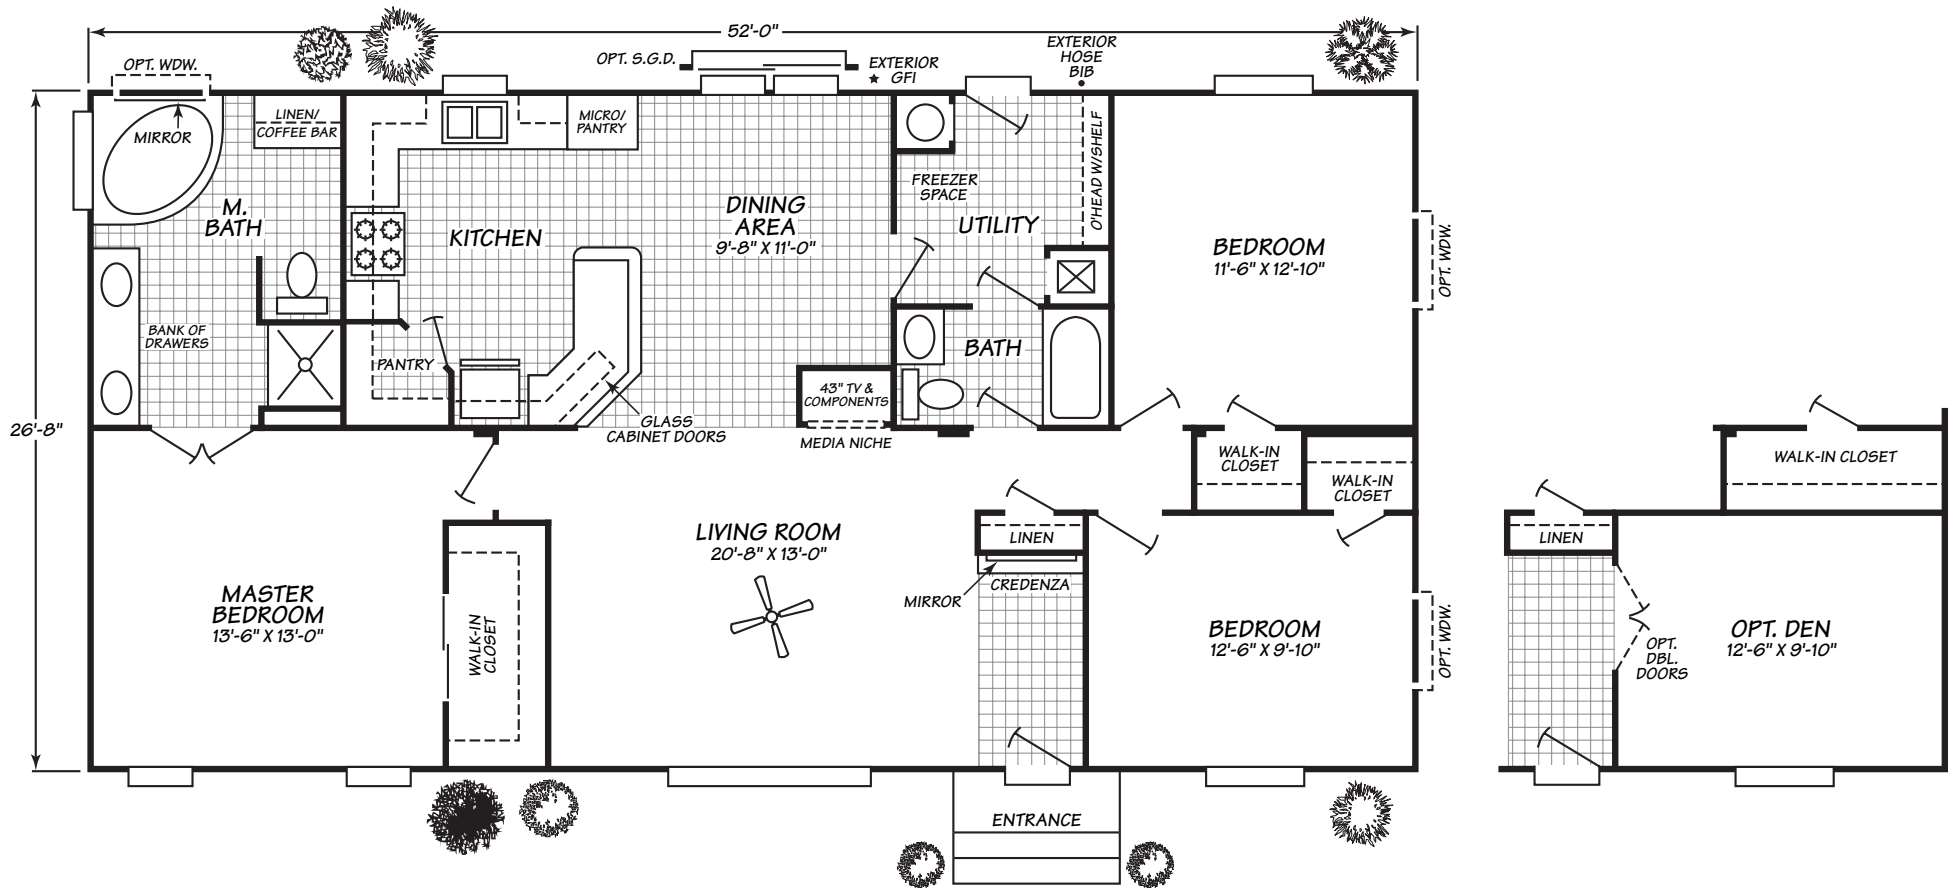

The Entertainer Series

Model 4523F • 3 Bedrooms • 2 Baths • 1,386 Square Feet

Fleetwood Homes reserves the right to change colors, prices, specifications, models, dimensions and materials without notice. Rendering and diagrams are meant to be representative and, in keeping with Fleetwood's policy of constant updating and improvement, may vary from the actual home. All dimensions are nominal and approximated. Square footage is measured from exterior wall to exterior wall, and is an approximate figure. Length indicated in floorplans is floor length only. The length of the hitch is not included. (Add four feet to arrive at transportable length.) Ask your retailer for specifics. PRICES AND SPECIFICATIONS SUBJECT TO CHANGE WITHOUT NOTICE OR OBLIGATION.