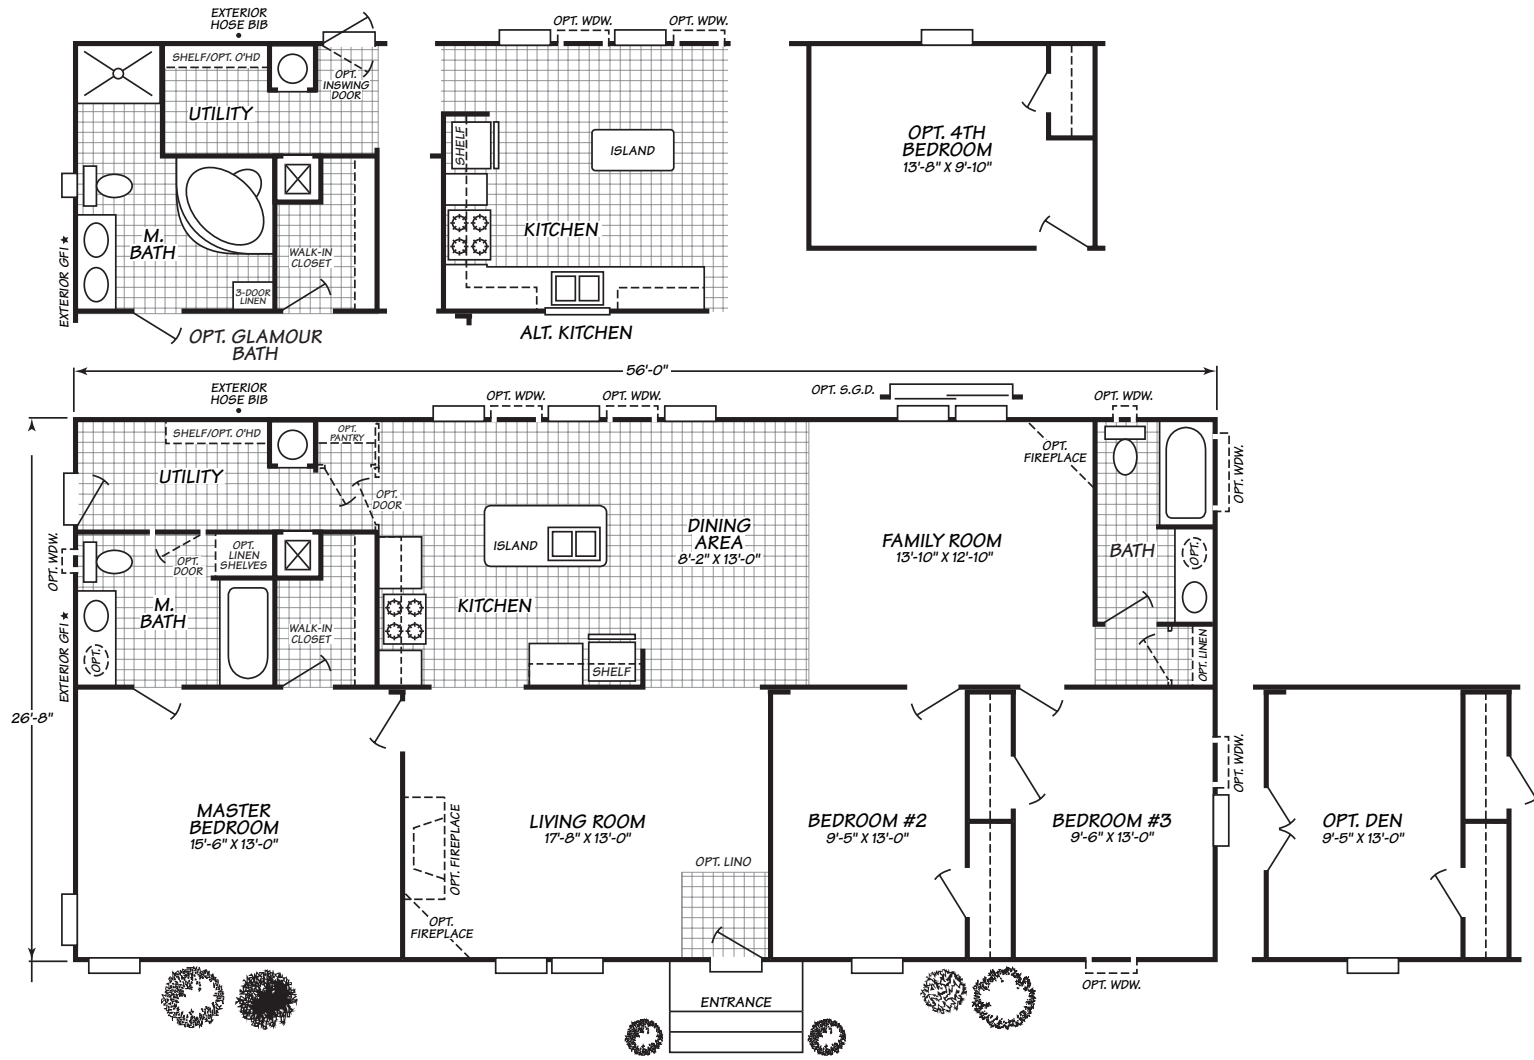

Celebration Series Model 4563X

3 Bedrooms • 2 Baths • 1,492 Square Feet

Fleetwood Homes reserves the right to change colors, prices, specifications, models, dimensions and materials without notice. Rendering and diagrams are meant to be representative and, in keeping with Fleetwood's policy of constant updating and improvement, may vary from the actual home. All dimensions are nominal and approximated. Square footage is measured from exterior wall to exterior wall, and is an approximate figure. Length indicated in floorplans is floor length only. The length of the hitch is not included. (Add four feet to arrive at transportable length.) Ask your retailer for specifics. PRICES AND SPECIFICATIONS SUBJECT TO CHANGE WITHOUT NOTICE OR OBLIGATION.