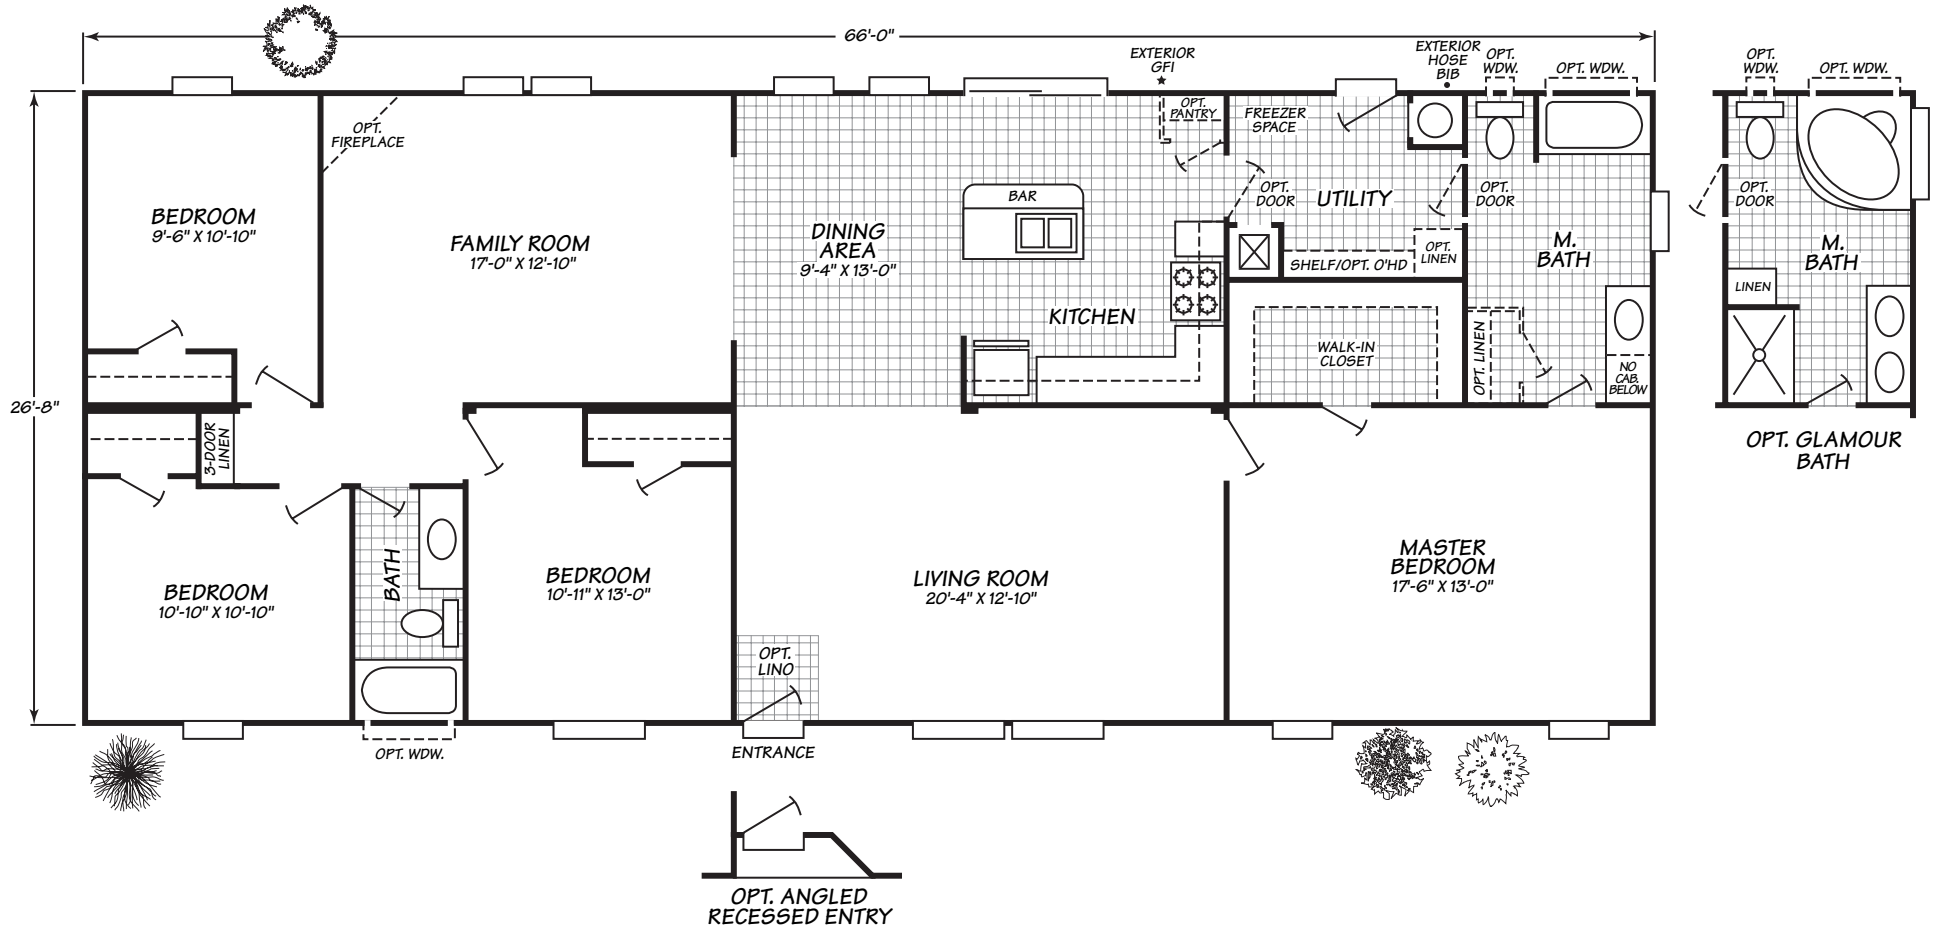

# Celebration Series **Model 4664X** 4 Bedrooms • 2 Baths • 1,759 Square Feet

Fleetwood Homes reserves the right to change colors, prices, specifications, models, dimensions and materials without notice. Rendering and diagrams are meant to be representative and, in keeping with Fleetwood's policy of constant updating and improvement, may vary from the actual home. All dimensions are nominal and approximated. Square footage is measured from exterior wall to exterior wall, and is an approximate figure. Length indicated in floorplans is floor length only. The length of the hitch is not included. (Add four feet to arrive at transportable length.) Ask your retailer for specifics. PRICES AND SPECIFICATIONS SUBJECT TO CHANGE WITHOUT NOTICE OR OBLIGATION.